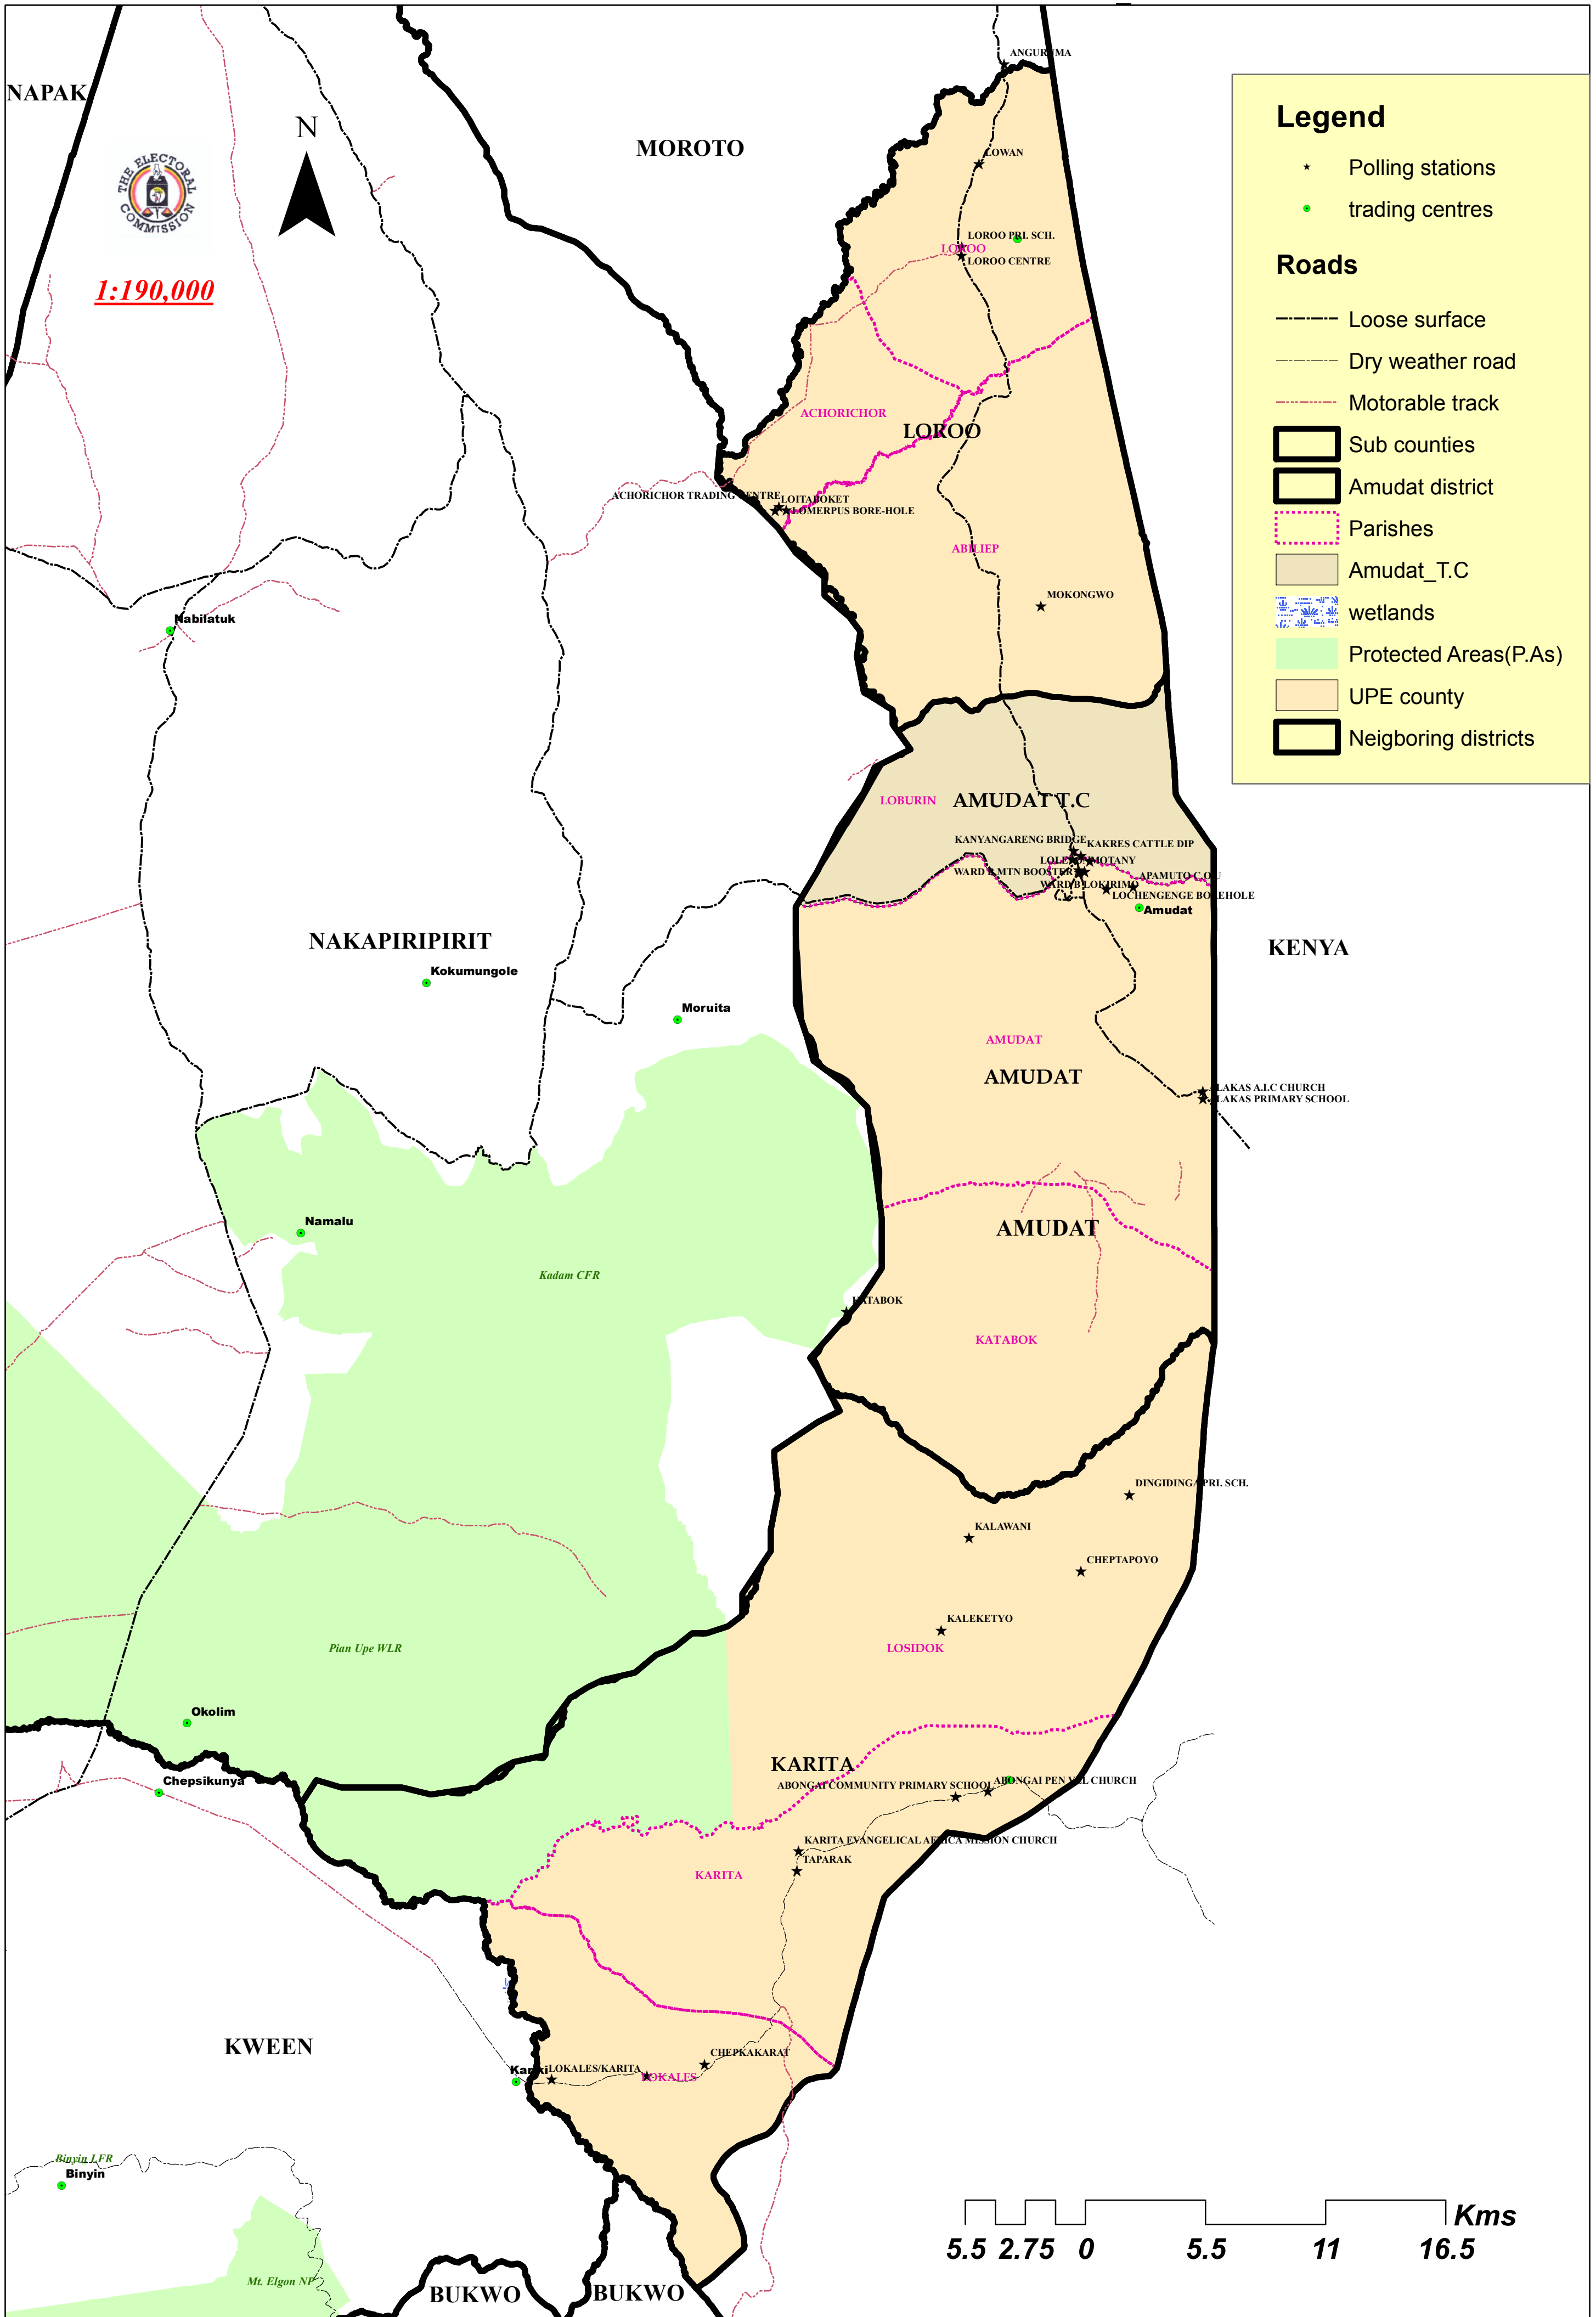

CONSTITUENT/LOCAL GOVERNMENT ELECTORAL AREAS AMUDAT DISTRICT

**Legend**

- \* Polling stations
- trading centres

**Roads**

- Loose surface
- Dry weather road
- Motorable track

- Sub counties
- Amudat district
- Parishes
- Amudat\_T.C
- wetlands
- Protected Areas(P.As)
- UPE county
- Neighboring districts

1:190,000