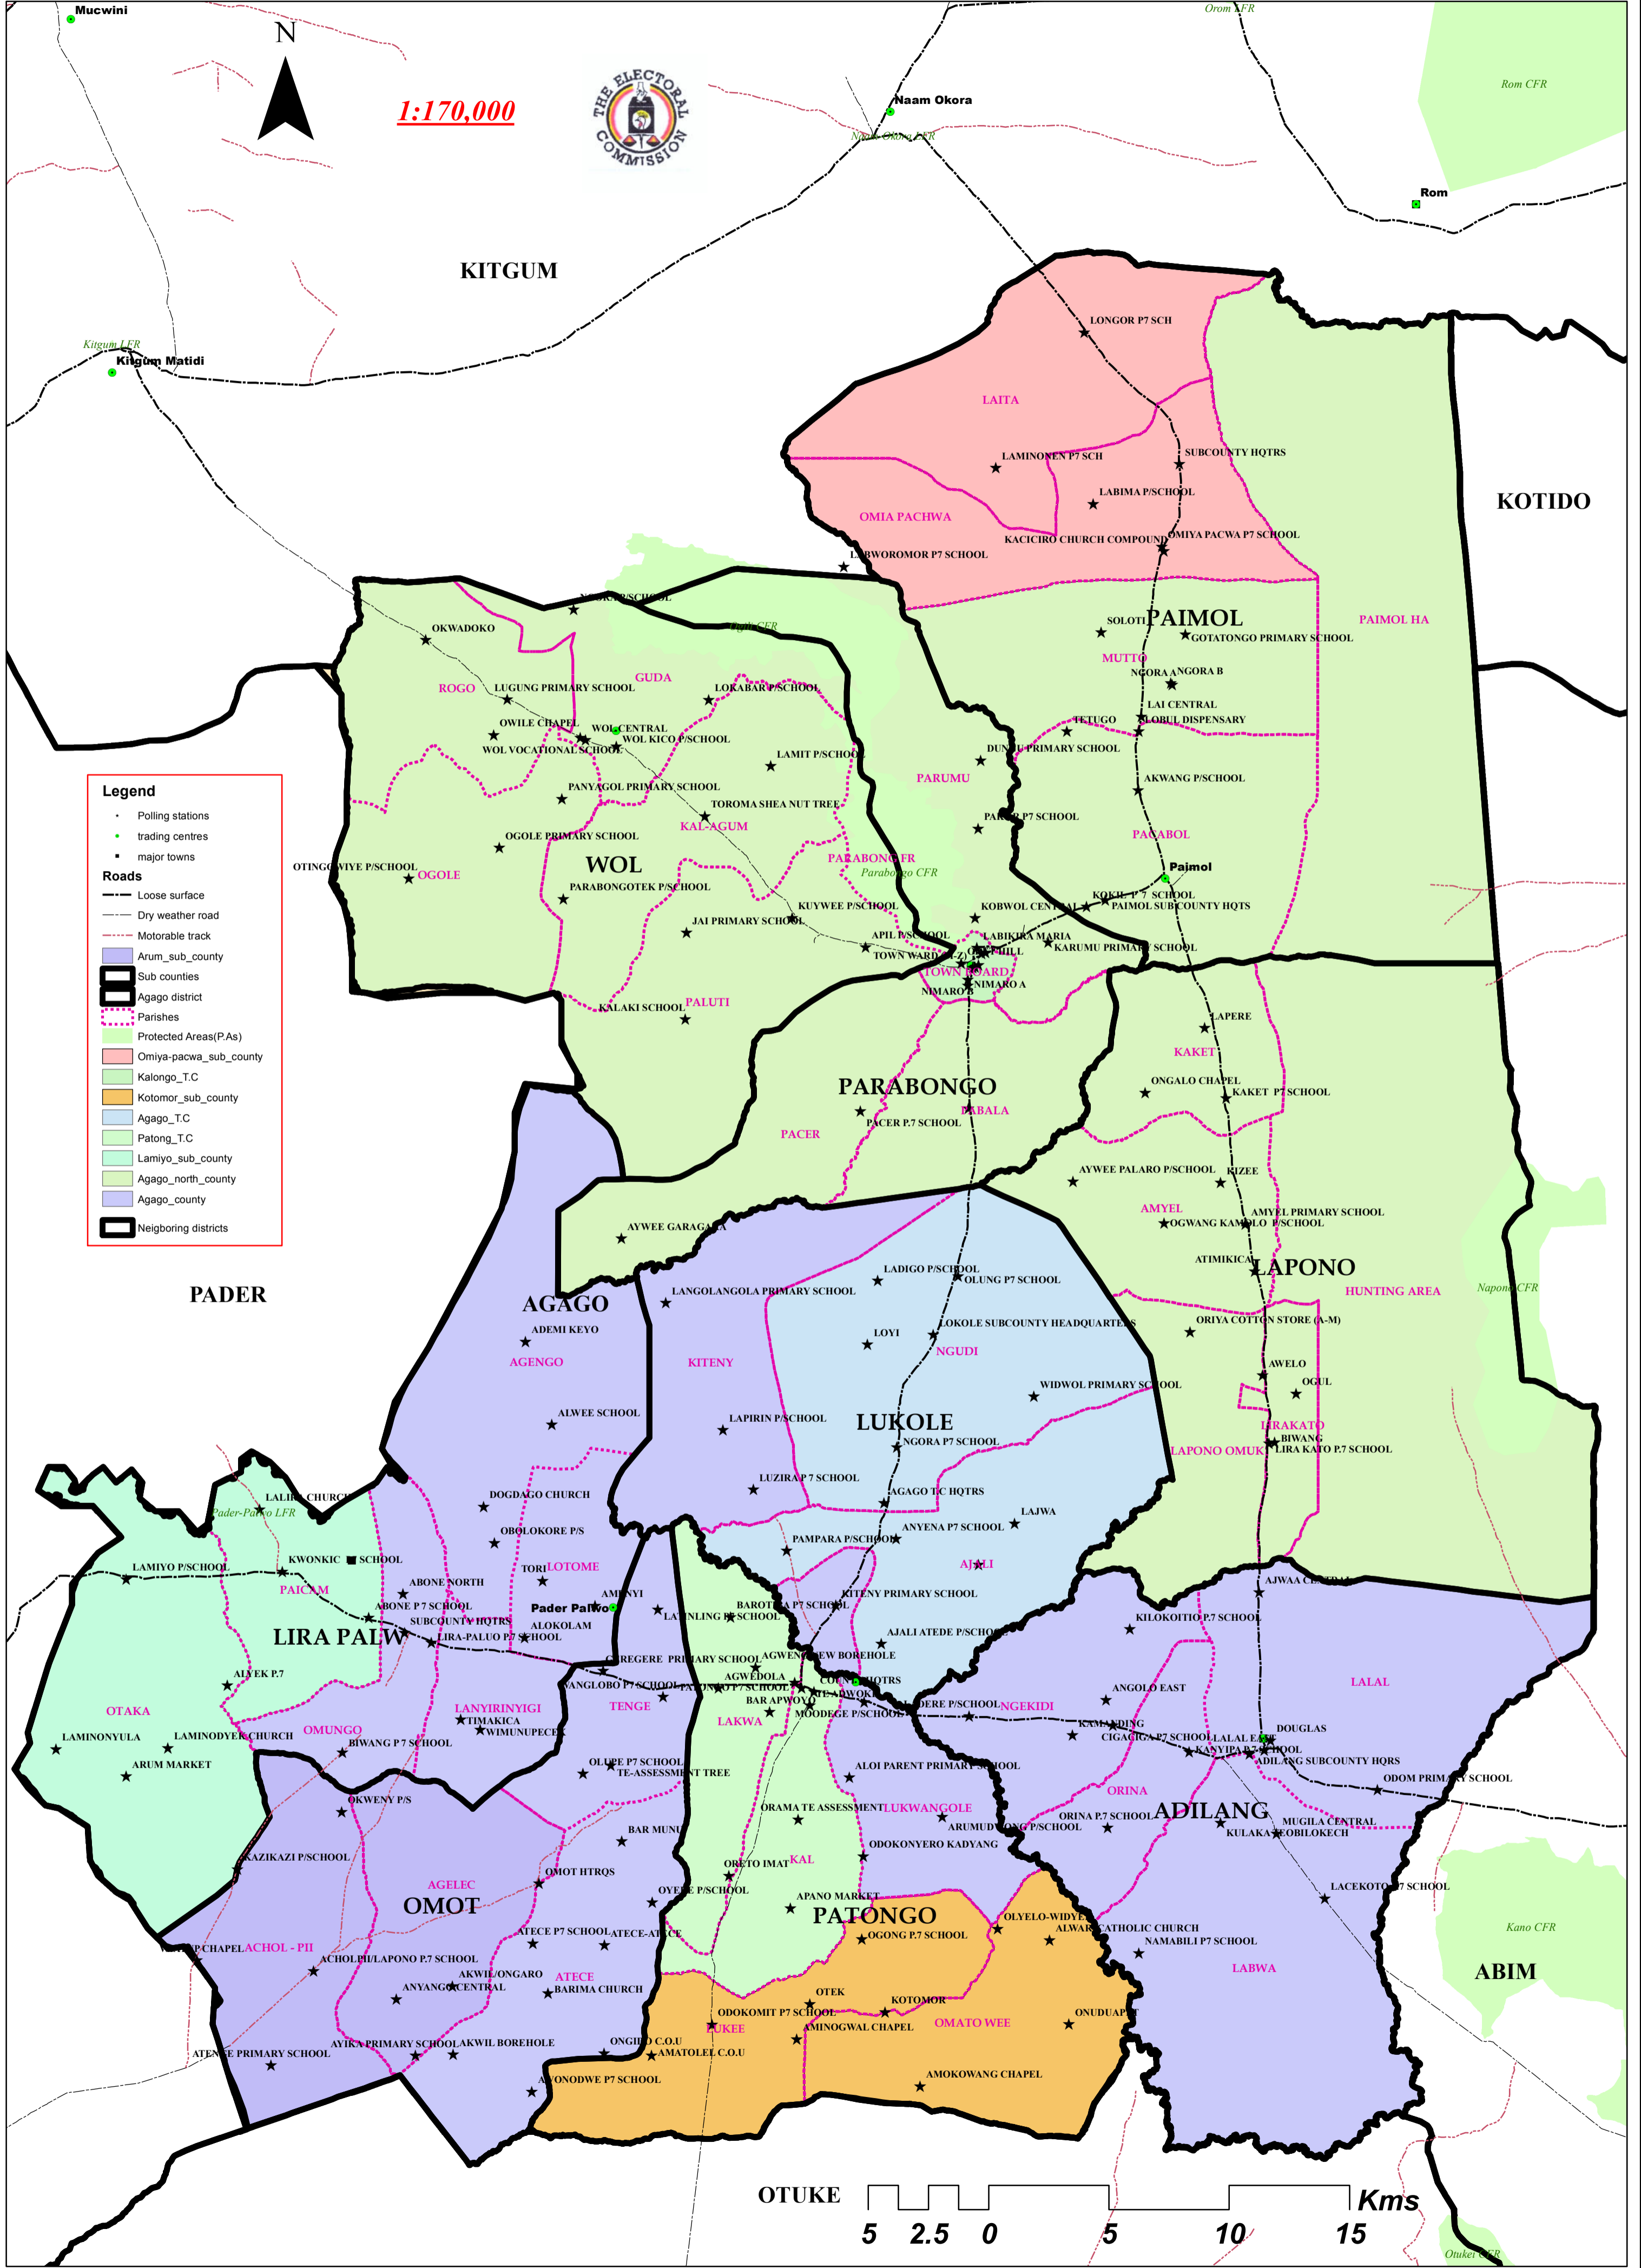

CONSTITUENT/LOCAL GOVERNMENT ELECTORAL AREAS_AGAGO DISTRICT

1:170,000

Legend

- Polling stations
- trading centres
- major towns

Roads

- Loose surface
- Dry weather road
- Motorable track

- Arum_sub_county
- Sub counties
- Agago district
- Parishes
- Protected Areas(P.As)
- Omiya-pacwa_sub_county
- Kalongo_T.C
- Kotomor_sub_county
- Agago_T.C
- Patong_T.C
- Lamiyo_sub_county
- Agago_north_county
- Agago_county
- Neighboring districts